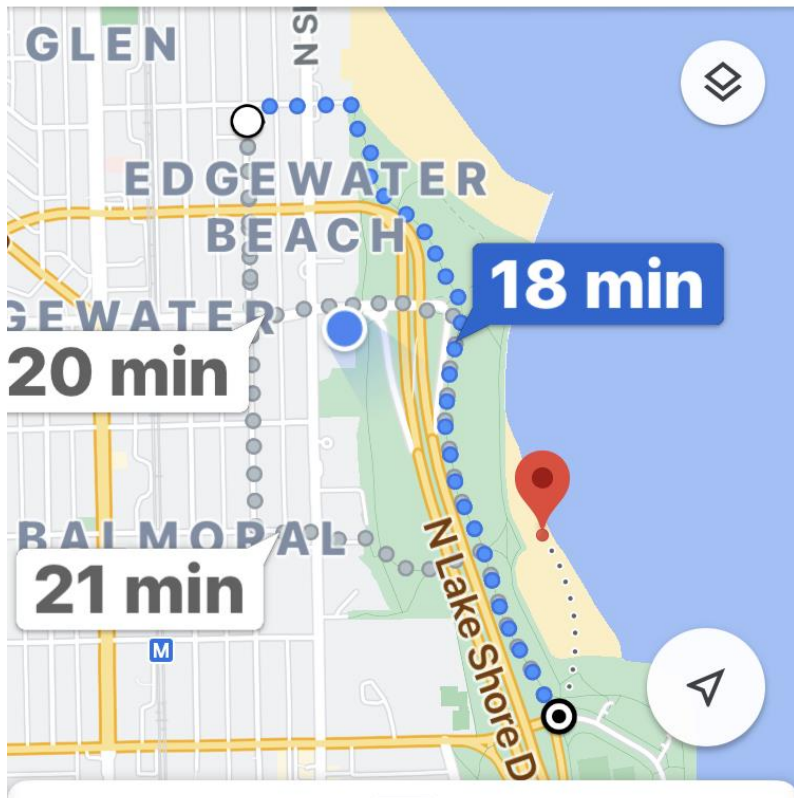

T-Mobile

3:39 PM

76%

Episcopal Church of the Atone...

Foster Beach

in

14 min

18 min

6 min

**18 min (1 mi)** Mostly flat.

via Lakefront Trail

Live View

Start

Episcopal Church of the Atone...

Montrose Beach

9 min

43 min

9 min

11

**43 min** (2.2 mi) Mostly flat.

via Lakefront Trail

Live View

Start

Episcopal Church of the Atone...

Montrose Point Bird Sanctuary

in 40 min 47 min 9 min

47 min (2.4 mi) Mostly flat.

via Lakefront Trail

Live View

Start