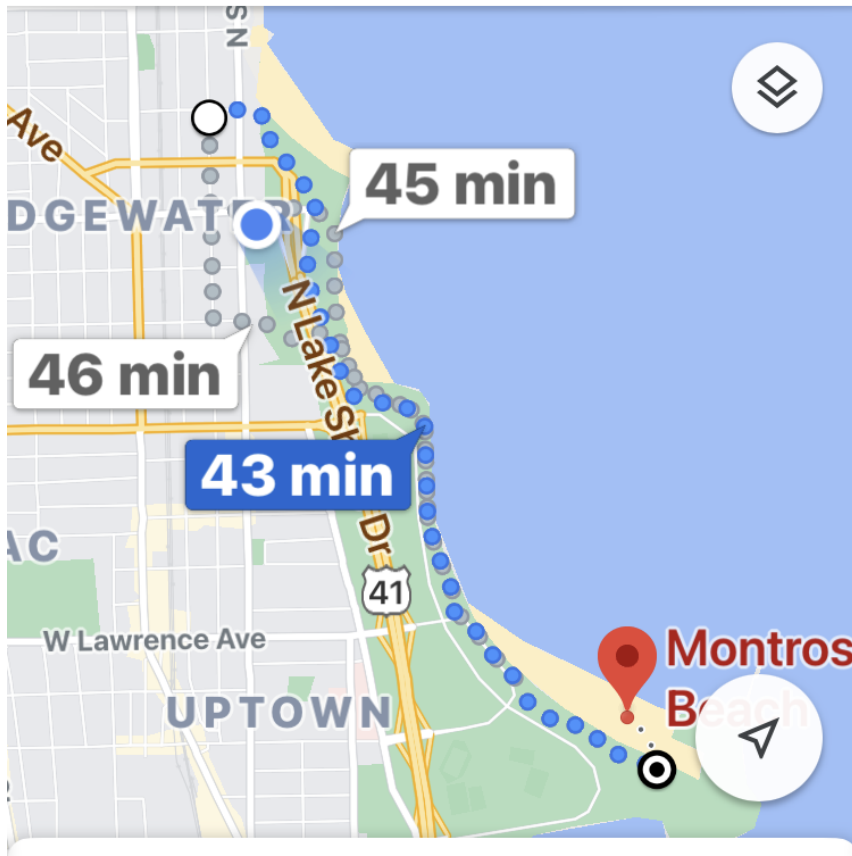

T-Mobile

3:39 PM

76%

Episcopal Church of the Atone...

Foster Beach

in

14 min

18 min

6 min

**18 min (1 mi)** Mostly flat.

via Lakefront Trail

Live View

Start

Episcopal Church of the Atone...

Montrose Beach

9 min

43 min

9 min

11

**43 min** (2.2 mi) Mostly flat.

via Lakefront Trail

Live View

Start

Episcopal Church of the Atone...

Montrose Point Bird Sanctuary

in 40 min 47 min 9 min

47 min (2.4 mi) Mostly flat.

via Lakefront Trail

Live View

Start