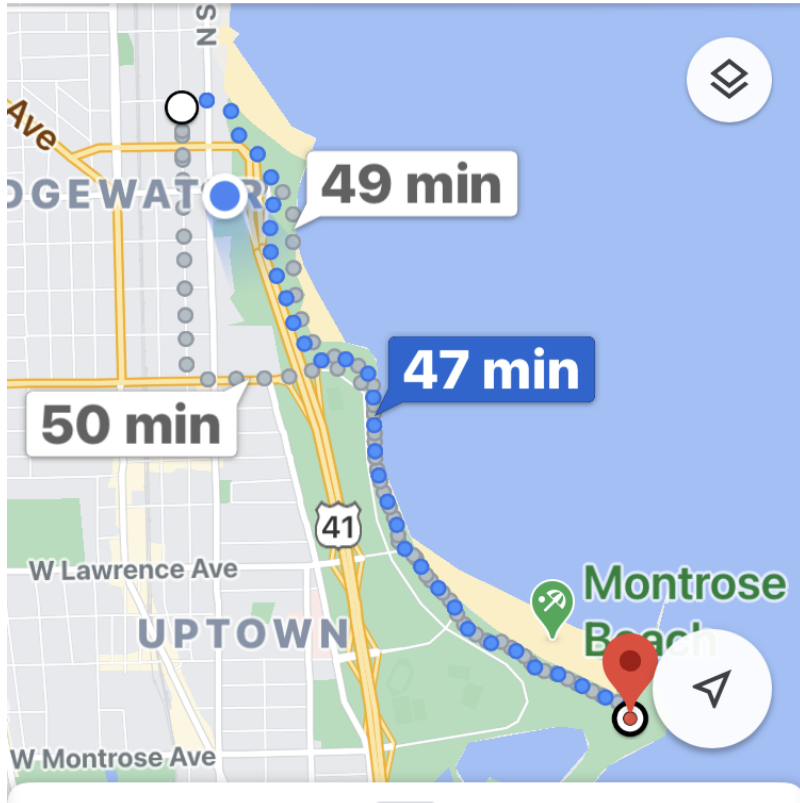

6 min

**18 min (1 mi)** Mostly flat.

via Lakefront Trail

Live View

Start

Episcopal Church of the Atone...

Montrose Beach

9 min

43 min

9 min

11

**43 min** (2.2 mi) Mostly flat.

via Lakefront Trail

Live View

Start

Episcopal Church of the Atone...

Montrose Point Bird Sanctuary

in 40 min 47 min 9 min

47 min (2.4 mi) Mostly flat.

via Lakefront Trail

Live View

Start